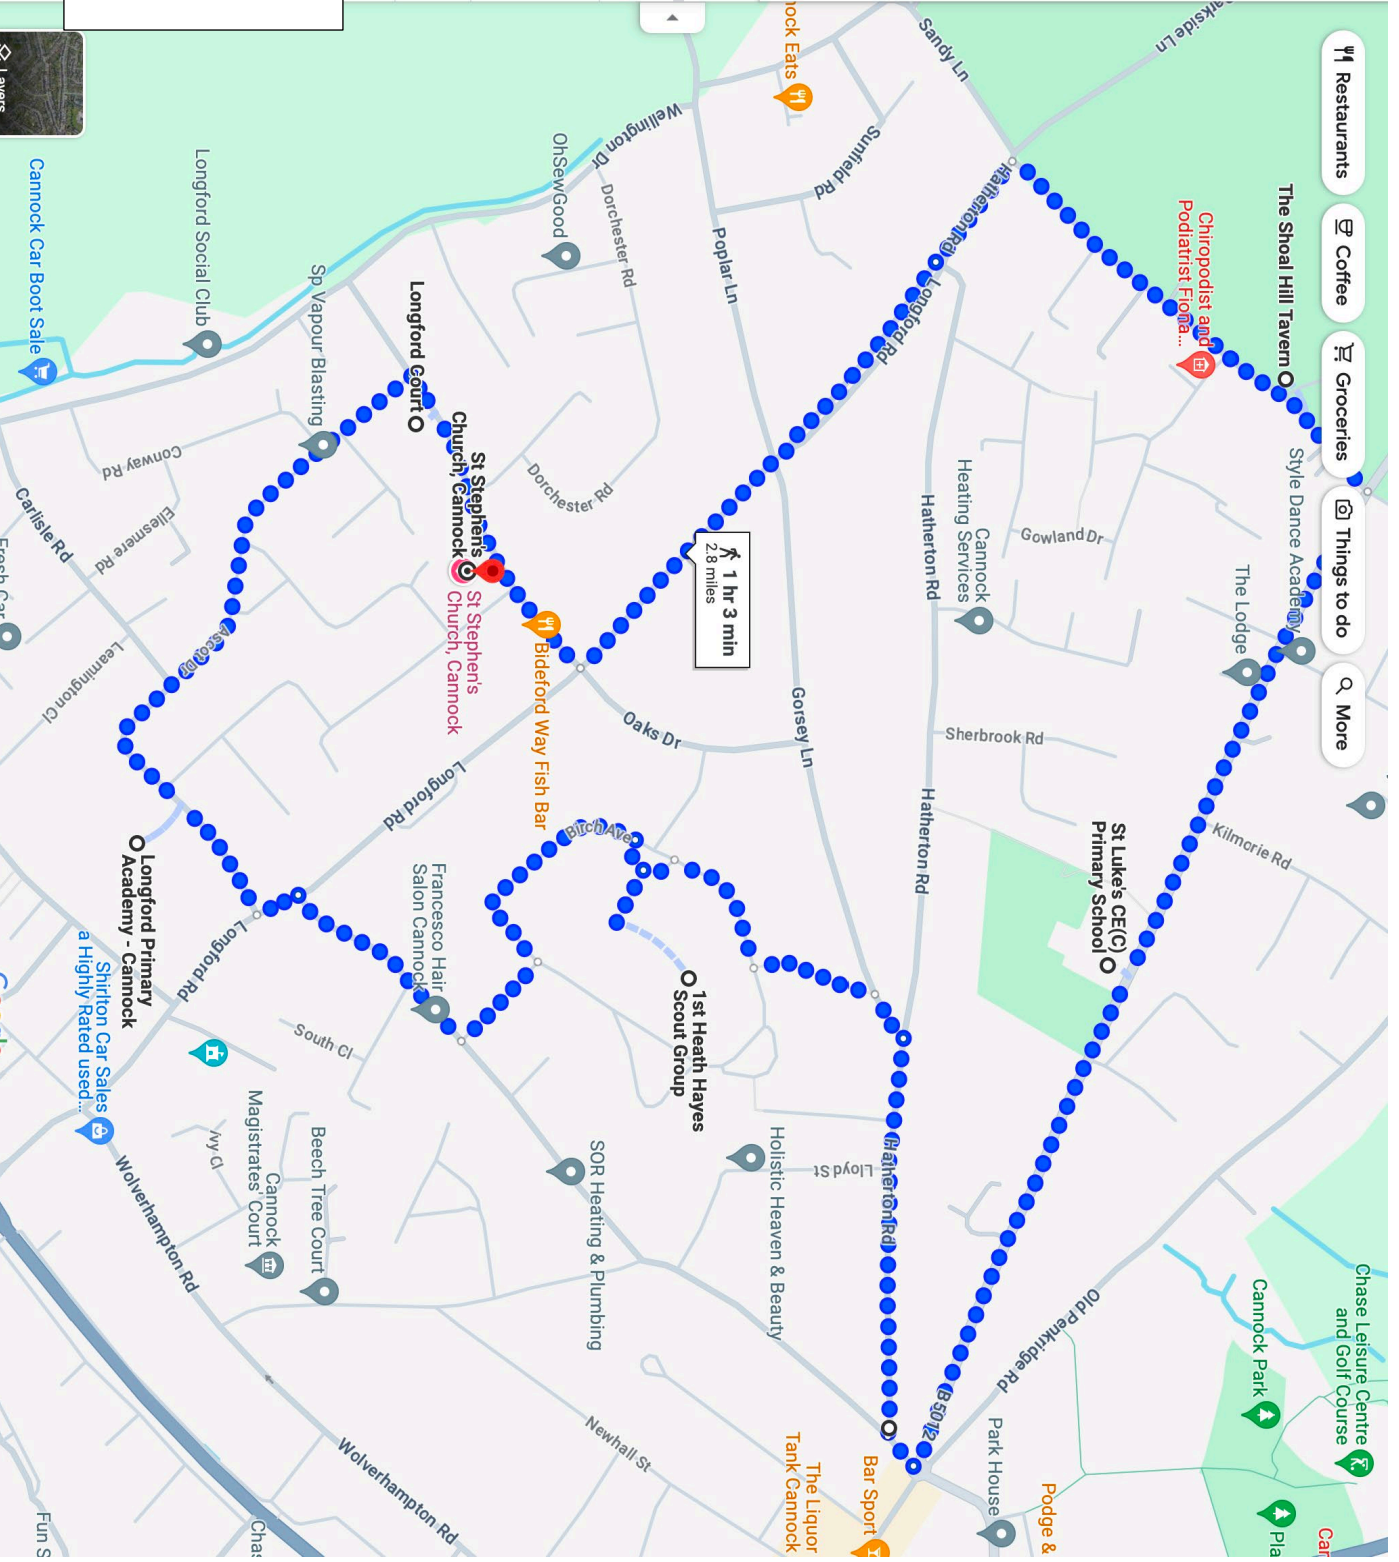

11 min 1 hr 3 15 min

- St Stephen's Church, Cannock, Bideford V
- Longford Court, Cannock WS11 1QB
- Longford Primary Academy - Cannock, Lc
- 1st Heath Hayes Scout Group, The Willow
- St Luke's CE(C) Primary School, New Peri
- The Shoal Hill Tavern, Sandy Ln, Cannock
- St Stephen's Church, Cannock, Bideford V

Add destination

Options

Send directions to your phone

via Bideford Way 1 hr 3 min 2.8 miles

Details

stly flat

Lent Prayer Walk - Week 6

St Stephens

- Restaurants
- Coffee
- Groceries
- Things to do
- More

1 hr 3 min 2.8 miles

St Stephens Church, Cannock

Longford Court

Longford Primary Academy

1st Heath Hayes Scout Group

St Luke's CE(C) Primary School

The Shoal Hill Tavern

Bideford Way Fish Bar

Longford Primary Academy - Cannock

Sp Vapour Blasting

Longford Social Club

Cannock Car Boot Sale

Chase Leisure Centre and Golf Course

Cannock Park

Podge & Park House

Bar Sport

The Liquor Tank Cannock

Holistic Heaven & Beauty

1st Heath Hayes Scout Group

SOR Heating & Plumbing

Francisco Hair Salon Cannock

Beech Tree Court

Magistrates' Court

Wolverhampton Rd