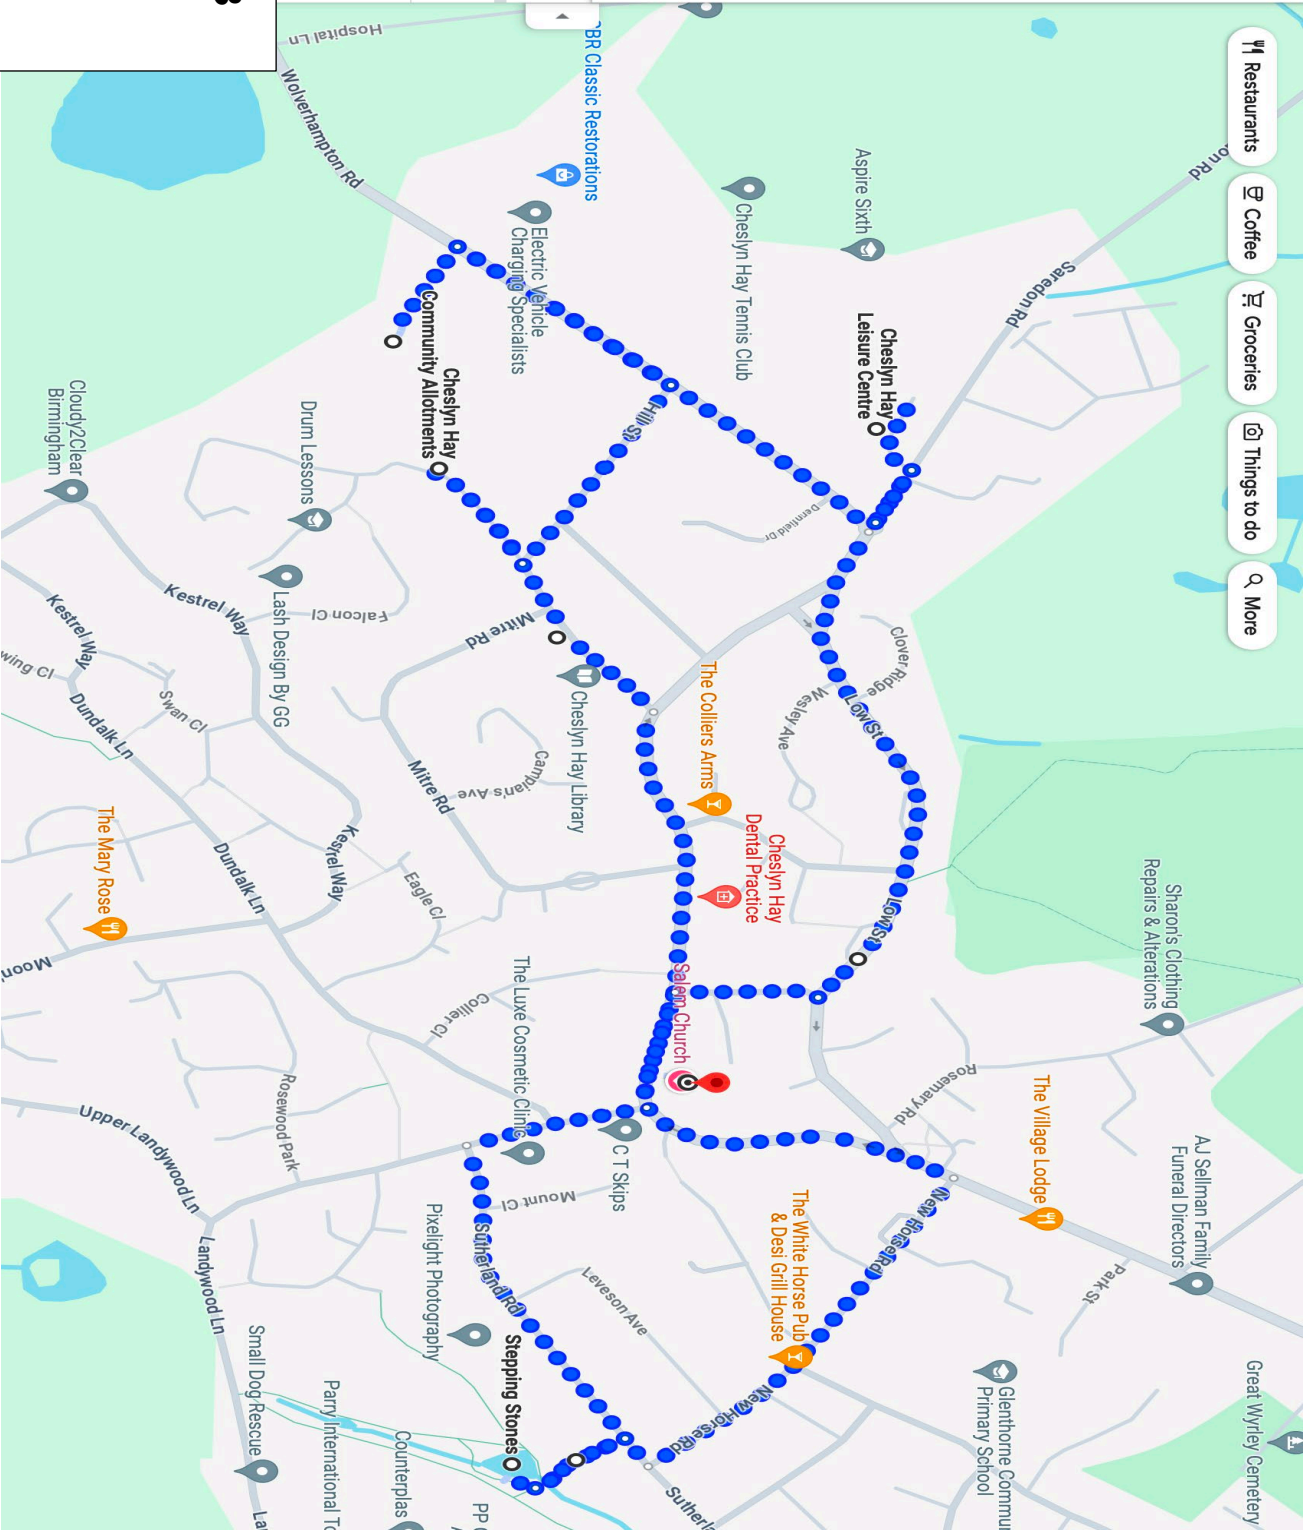

- Salem Church, 15 High St, Cheslyn Hay W
- Cheslyn Hay Leisure Centre, Saredon Rd,
- Cheslyn Hay Parish Cemetery, Cemetery
- Cheslyn Hay Community Allotments, Pni
- Cheslyn Hay Parish Council, Village Hall,
- Stepping Stones, Great Wyrley, Cheslyn H
- 15 High St, Cheslyn Hay, Walsall WS6 7AI

⊕ Add destination

Options

Send directions to your phone

via B4156 **59 min**
 2.6 miles
[Details](#)

Lent Prayer Walk - Week 3 Salem

- Restaurants
- Coffee
- Groceries
- Things to do
- More